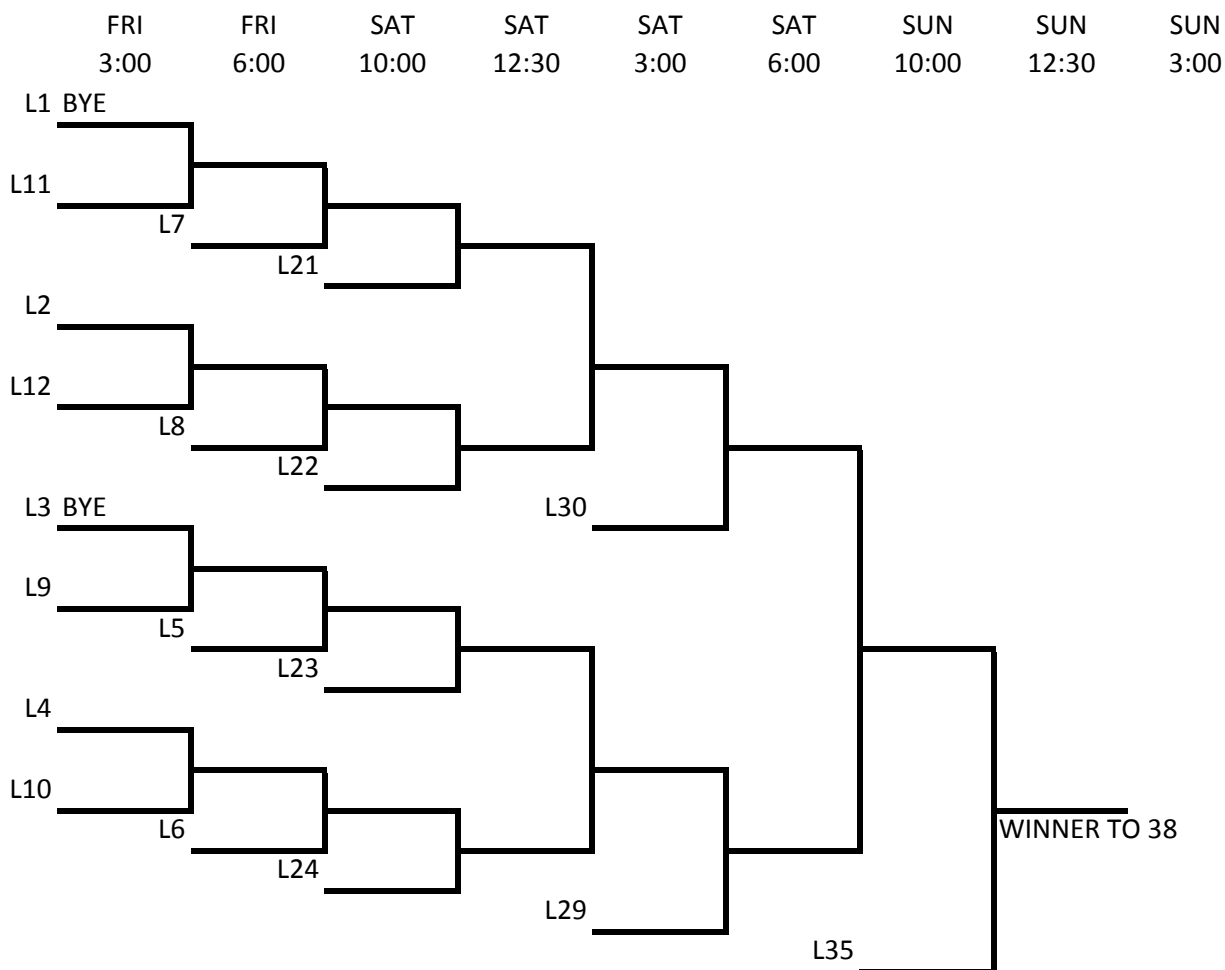

2017 PROVINCIAL MENS SINGLES

A SIDE

FRI  
10:00

FRI  
12:30

FRI  
3:00

FRI  
6:00

SAT  
10:00

SUN  
12:30

SUN  
3:00

B SIDE WINNER  
MUST WIN TWICE  
TO WIN GOLD

2017 PROVINCIAL MENS SINGLES

B SIDE

ABOVE GAME  
BRONZE MEDAL  
TO NON-WINNER