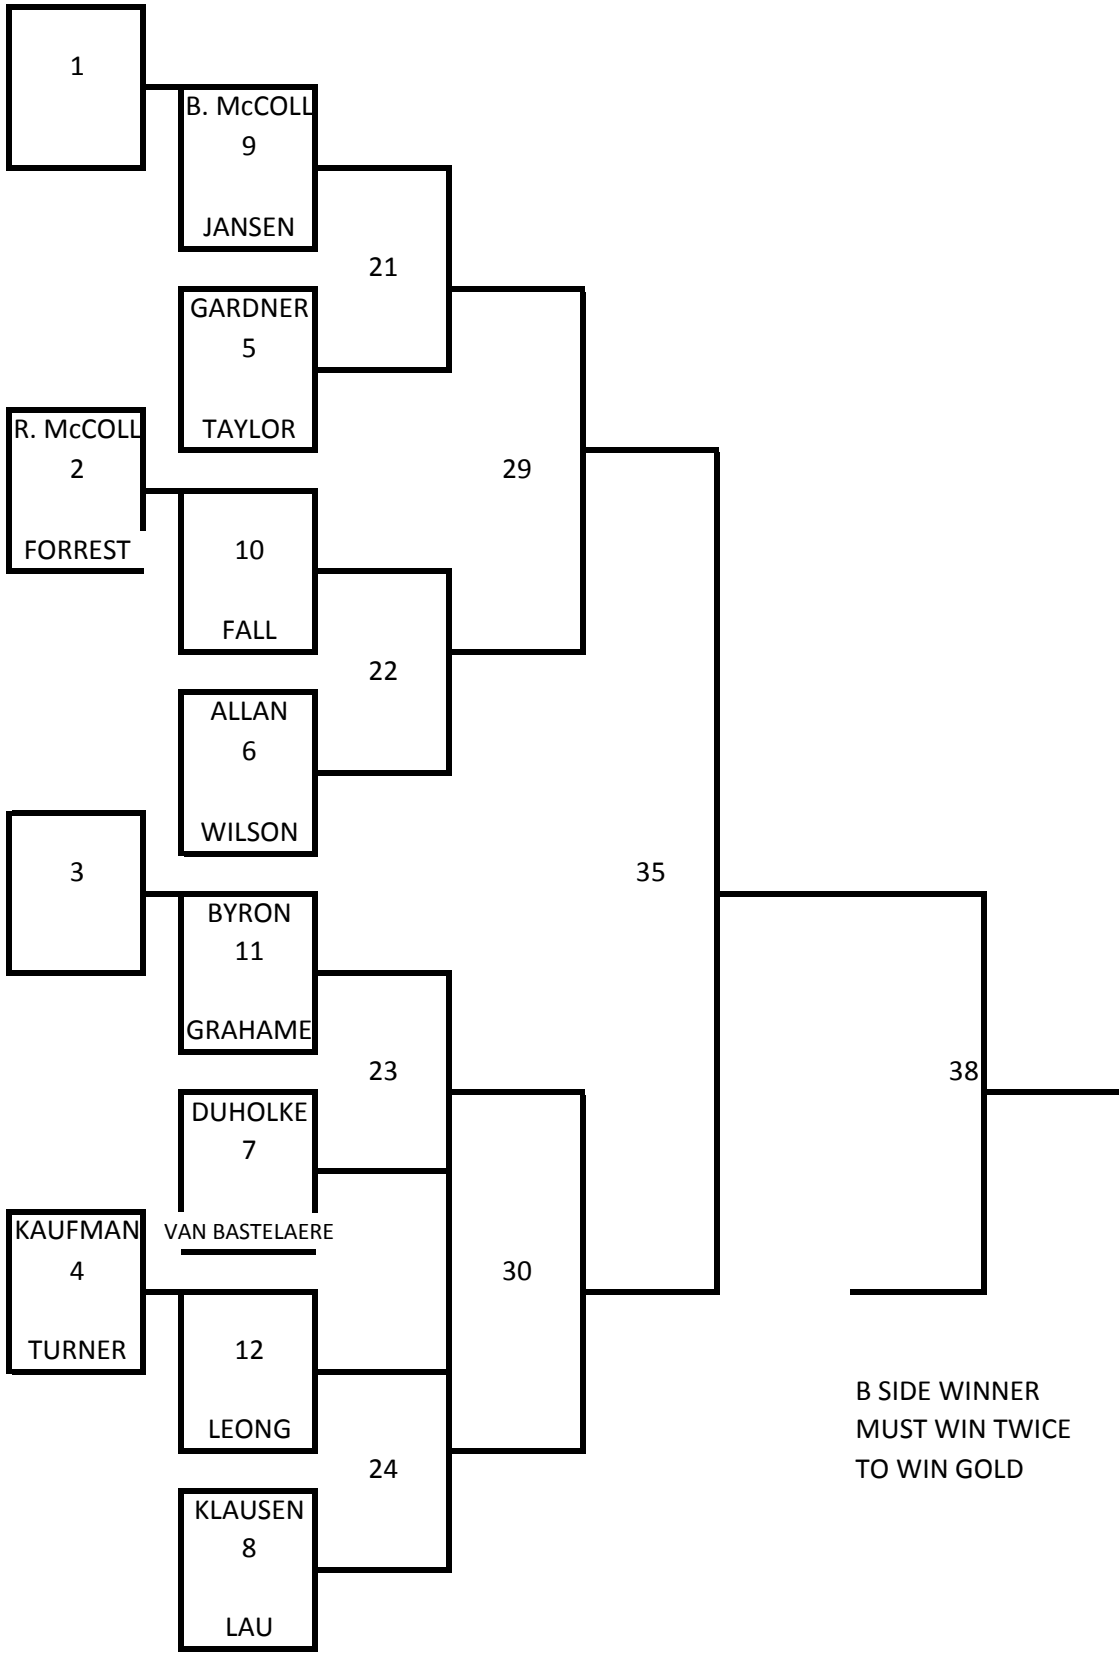

2017 PROVINCIAL MENS SINGLES

A SIDE

FRI  
10:00

FRI  
12:30

FRI  
3:00

FRI  
6:00

SAT  
10:00

SUN  
12:30

SUN  
3:00

B SIDE WINNER  
MUST WIN TWICE  
TO WIN GOLD

2017 PROVINCIAL MENS SINGLES

B SIDE

ABOVE GAME  
BRONZE MEDAL  
TO NON-WINNER