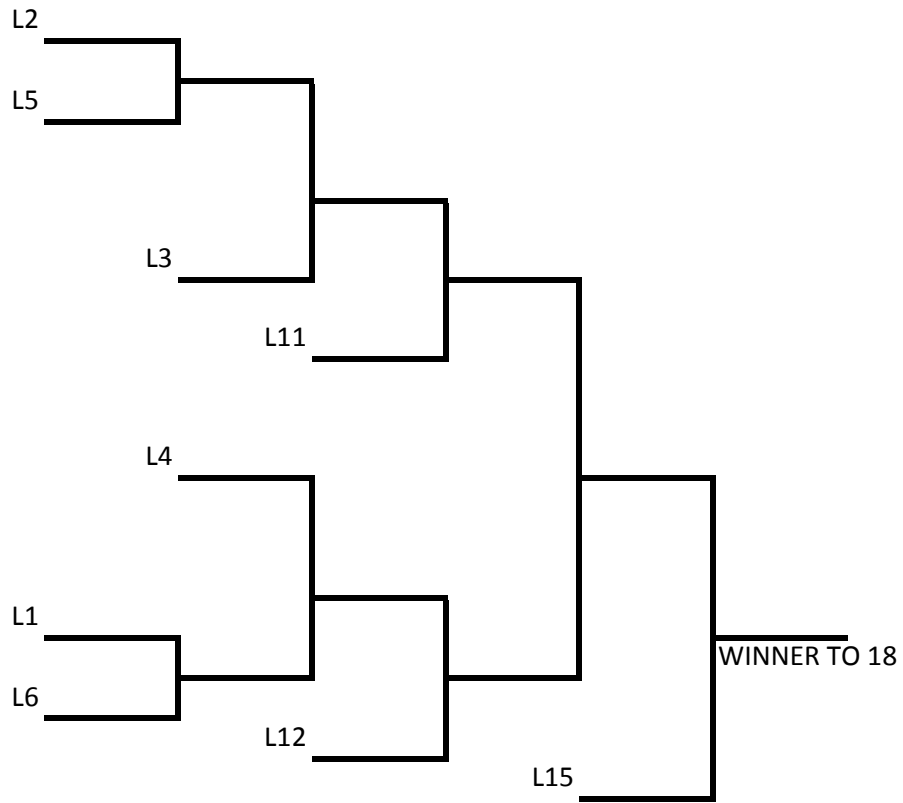

IF REQUIRED

2017 PROVINCIAL WOMENS SINGLES

B SIDE

FRI  
3:00

FRI  
6:00

SAT  
10:00

SAT  
12:30

SAT  
3:00

SAT  
6:00

SUN  
10:00

SUN  
12:30

ABOVE GAME  
BRONZE MEDAL  
TO NON-WINNER