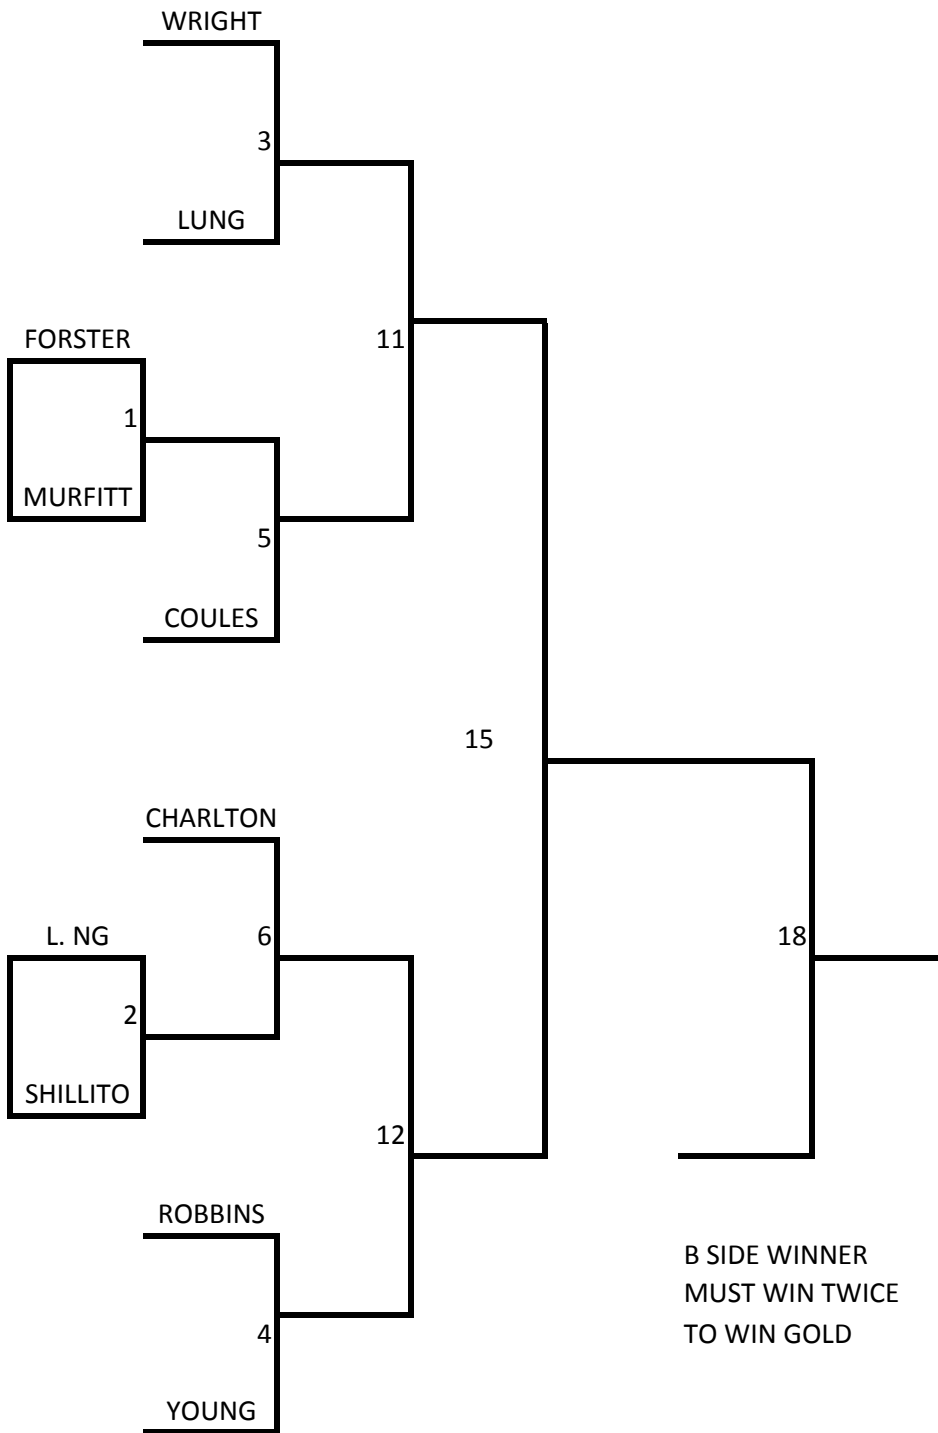

2017 PROVINCIAL WOMENS SINGLES

A SIDE

FRI
3:00

FRI
6:00

SAT
10:00

SAT
12:30

SUN
12:30

SUN
3:00

IF REQUIRED